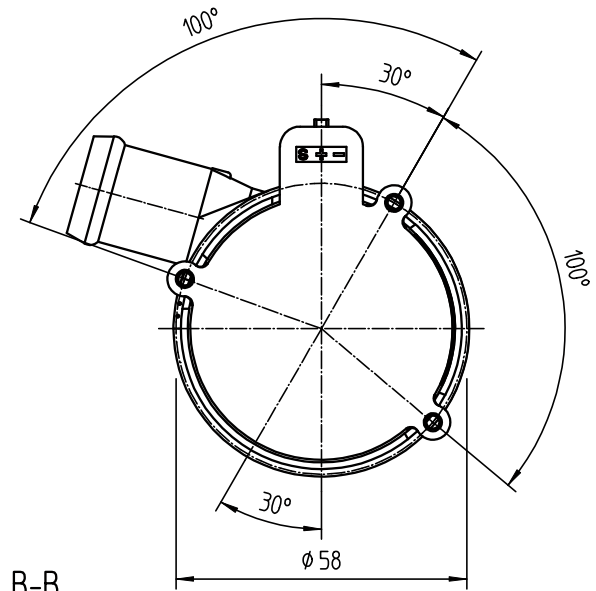

PIN 1	-
PIN 2	+
PIN 3	SIGNAL

All rights reserved / Alle Rechte vorbehalten

BLDC Water Pump 12V  
1.24.021.301