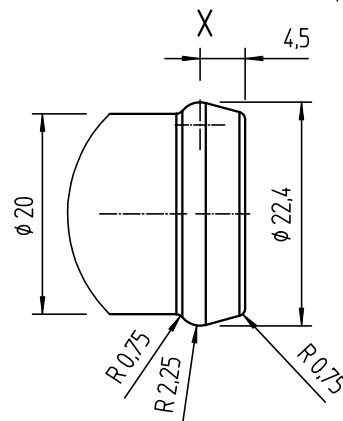

PIN 1	-
PIN 2	+
PIN 3	SIGNAL

All rights reserved / Alle Rechte vorbehalten

BLDC Water Pump 12V  
1.24.021.301