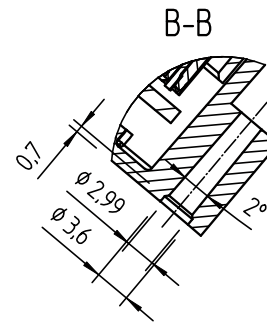

PIN 1	-
PIN 2	+
PIN 3	SIGNAL

All rights reserved / Alle Rechte vorbehalten

BLDC Water Pump 12V  
1.24.021.301