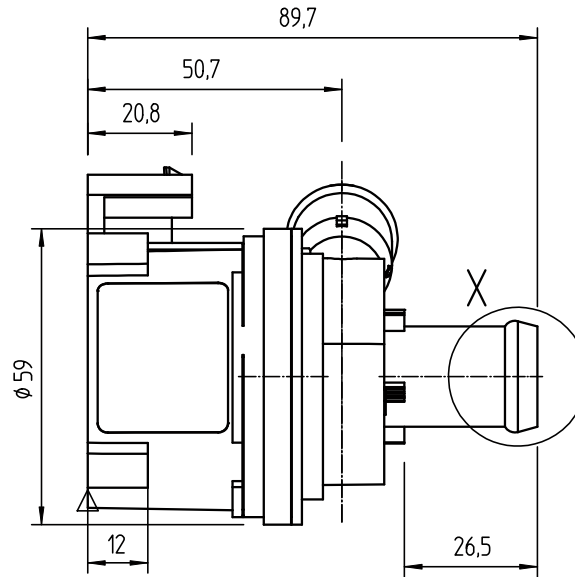

PIN 1	-
PIN 2	+
PIN 3	SIGNAL

All rights reserved / Alle Rechte vorbehalten

BLDC Water Pump 12V  
1.24.021.301