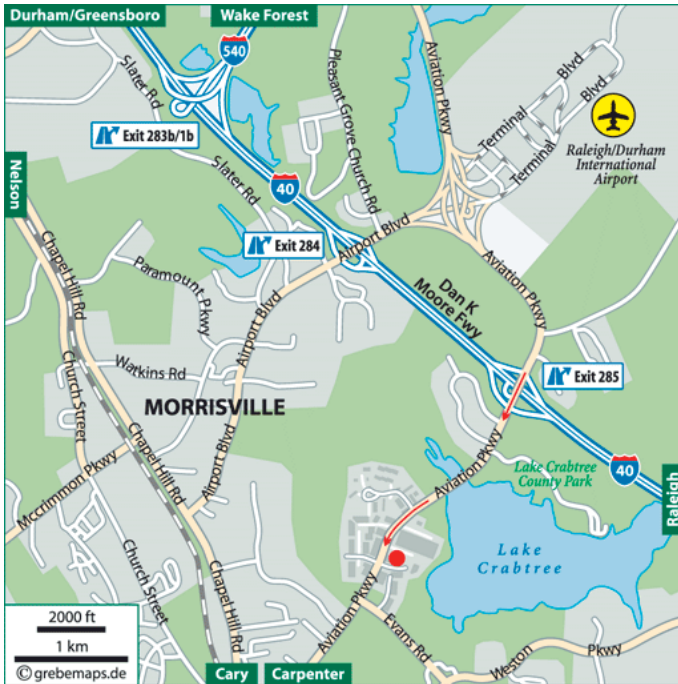

## Morrisville, N.C.

## Area map Morrisville, N.C.

## Directions Morrisville, N.C.

### taking Interstate 40:

- Buehler Motor, Inc. is located only 2 miles southeast of the Raleigh Durham International Airport.
- Take Interstate 40 east to exit 285.
- Head south 1 mile on Aviation Ave up to the Southport Drive, bear left at the intersection.
- Take the second left turn off Aviation Parkway and an immediate right to get to the main entrance of the corner building on 860 Aviation Parkway, Suite 300.