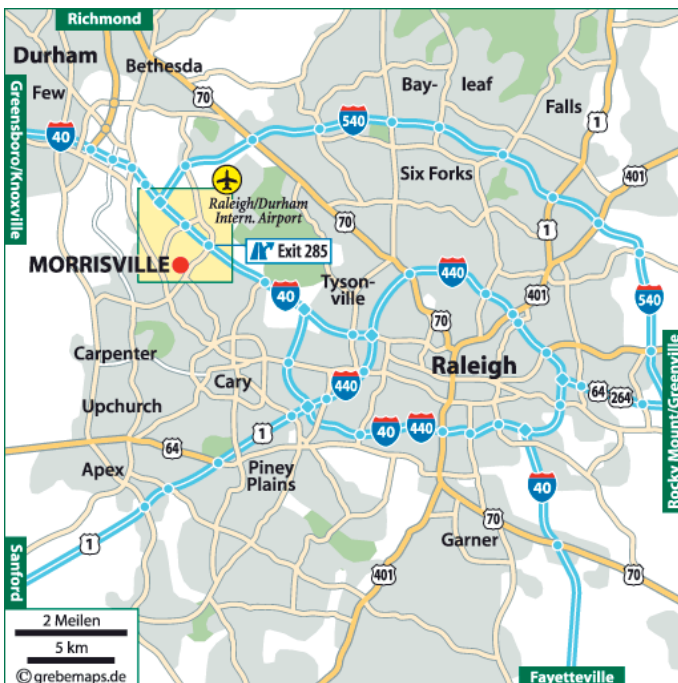

## Morrisville, N.C.

## Area map Morrisville, N.C.

## Directions Morrisville, N.C.

### taking Interstate 40:

- Buehler Motor, Inc. is located only 2 miles southeast of the Raleigh Durham International Airport.
- Take Interstate 40 east to exit 285.
- Head south 1 mile on Aviation Ave up to the Southport Drive, bear left at the intersection.
- Take the second left turn off Aviation Parkway and an immediate right to get to the main entrance of the corner building on 860 Aviation Parkway, Suite 300.