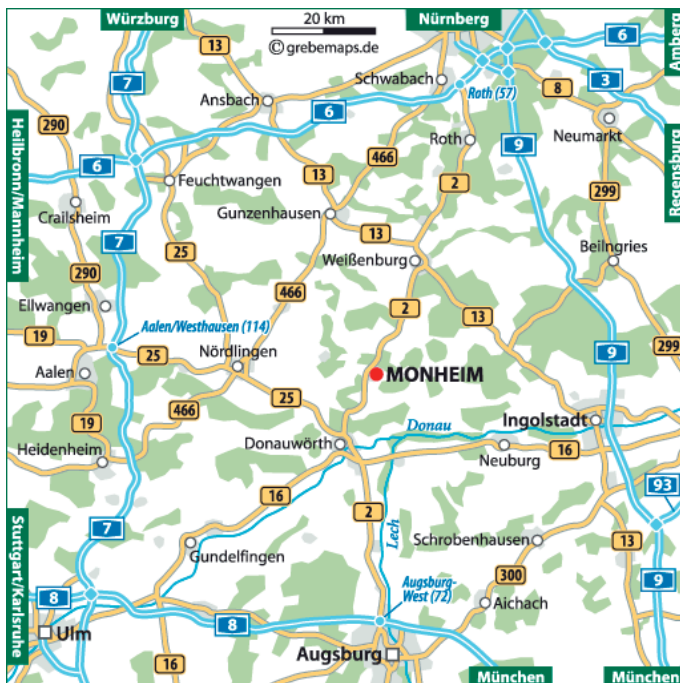

Sketch maps - Monheim factory

Monheim

Buehler Motor GmbH

Bgm.-Xaver-Reinhard-Str. 9
D-86653 Monheim

Tel.: +49 9091 50 09-0
Fax: +49 9091 50 09-2724

E-Mail: info@buehlermotor.de
Internet: www.buehlermotor.com

Area map Monheim

Directions Monheim factory

from Nürnberg/Weißenburg (B2):

- B2 in the direction of Donauwörth
- Exit Monheim-Mitte/Industriegebiet
- Take the 3rd street on your left, Bgm.-Xaver-Reinhard-Str. destination reached, Buehler Motor GmbH

from Augsburg/Donauwörth (B2):

- B2 in the direction of Treuchtlingen
- Exit Monheim-Mitte/Industriegebiet
- Take the 3rd street on your left, Bgm.-Xaver-Reinhard-Str. destination reached, Buehler Motor GmbH