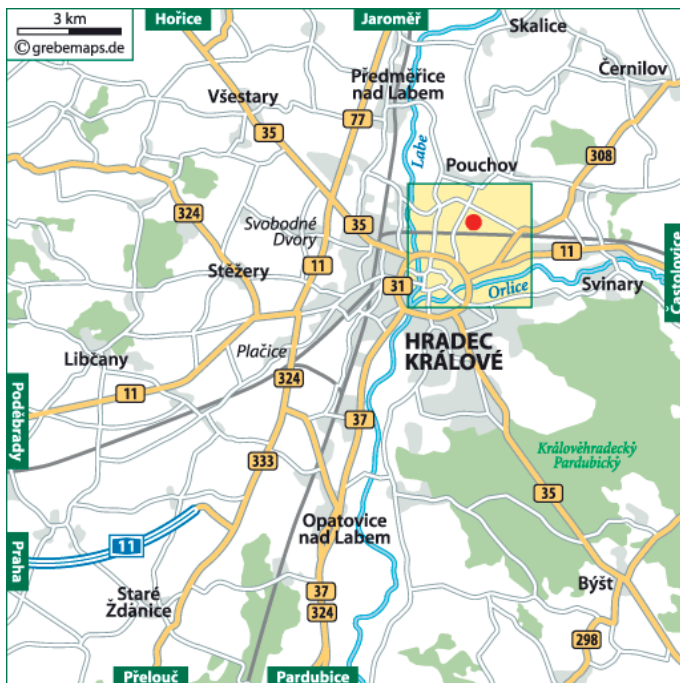

Area map Hradec Králové

Directions Hradec Králové

Speed limits:

City 50 km/h

Highway 80 km/h

Motorway 130 km/h

Motorway toll stickers required!

from Prague:

- Follow the Prague motorway (pay attention: speed limit at 80), direction Hradec Králové (Motorway E67), exit at IKEA, Cerný Most
- At the end of the motorway (approx. 120 km) turn left (Street 333), via Libišany
- Drive straight ahead for the next four roundabouts, at the 5. roundabout turn right and then straight on
- After approx. 5-10 minutes pass McDonald's (on the left), turn left at the next crossway (keep left)
- Follow the street and after the railway crossing at the first crossing turn right
- After approx. 1 minute you'll find Buehler Motor s. r. o.